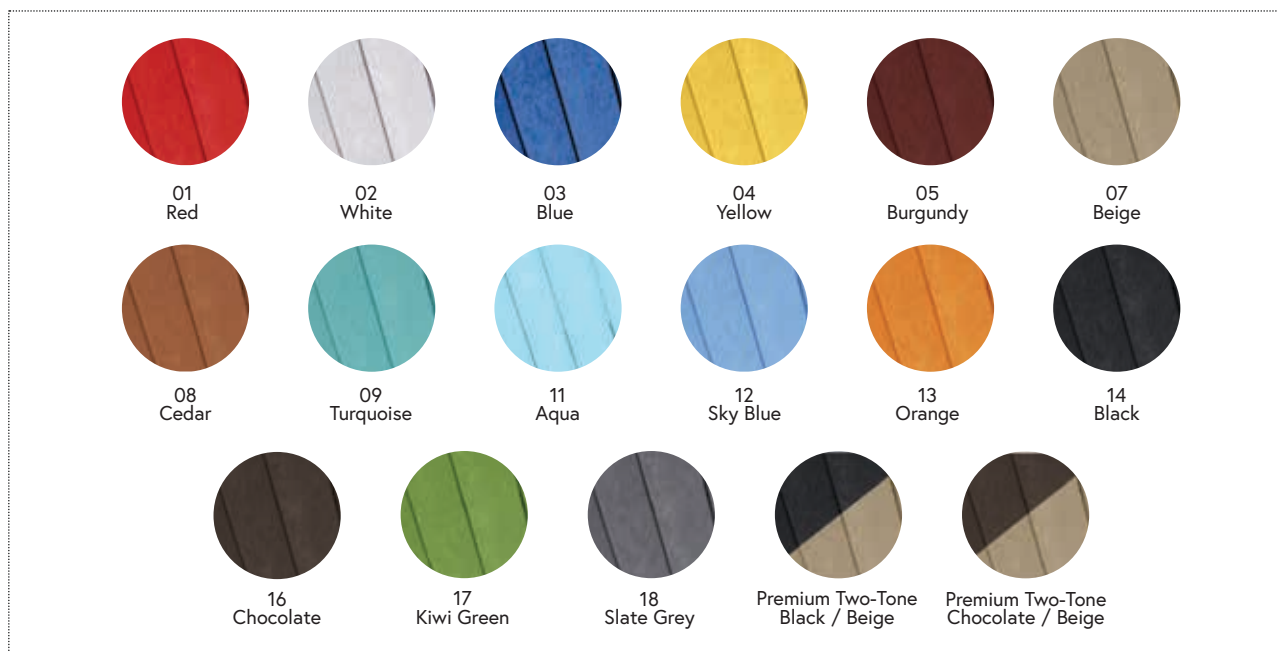

FABRICS AND COLOUR OPTIONS

Designer Recycled Plastic Frame Colours and Premium Two-Tones