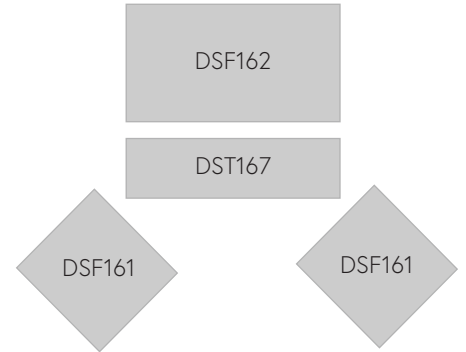

Bay Breeze Collection

An outdoor collection built around modular design.

Products Shown

DSF161 Chair	x 1
DSF165 Expansion	x 4
DSF166 Corner Piece	x 1
DSF169 Extension	x 1

Products Shown

DSF163 Sofa	x 1
DSF164 Swivel Chair	x 2
DSF169 Extension	x 1
DST168 End Table	x 1

Products Shown

DSF162 Loveseat	x 1
DSF161 Chair	x 2
DST167 Coffee Table	x 1

[Depth x Width x Height] (Seat Height)

SPECIFICATIONS

NEW

NEW